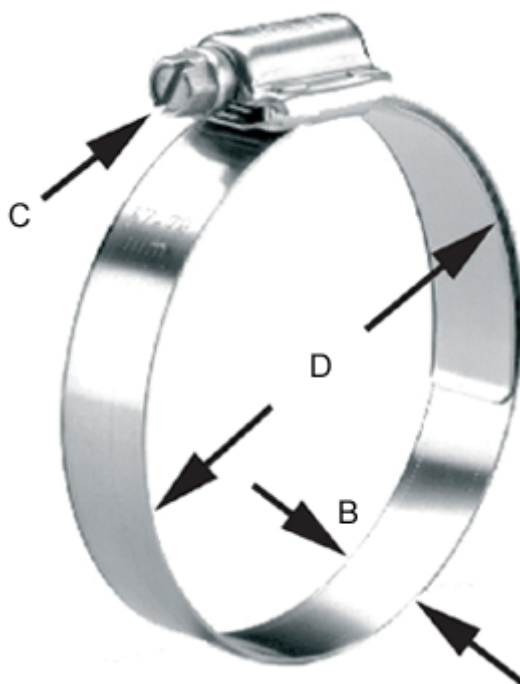

Article number: 021566804094

Description: Norma worm drive hose clamp
HD 83-105/16 C8 W4

Measures

C (screw type) = C8 hexagon slotted screw sw 8

Diameter D = 83-105

Width B = 16